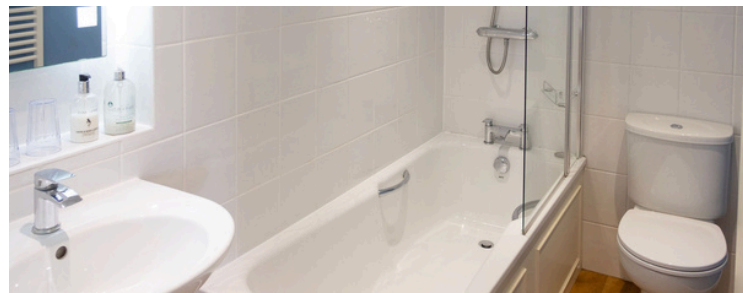

Lower Porth

5 Jackson's Hill, St Mary's, TR21 0JZ

Sleeps 6 | Wednesday Change over

- Double and Twin Arrangement
- Internet Access
- Spacious
- Laundry Facility
- Convenient location for beaches and Quay

Escape to comfort and convenience - your perfect self catering apartment.

Looking for a peaceful retreat with easy beach access? Our fully equipped ground floor apartment is in a quiet location a short walk from the centre of town and Porthmellon beach.

Sleeps 6 in one super king ensuite bedroom and two twin bedrooms which share a family bathroom. It has a fully equipped kitchen/diner and a cozy lounge.

Layout

Getting to the property

Map of St Marys

Directions from the Quay | Walking time: 12-15 minutes