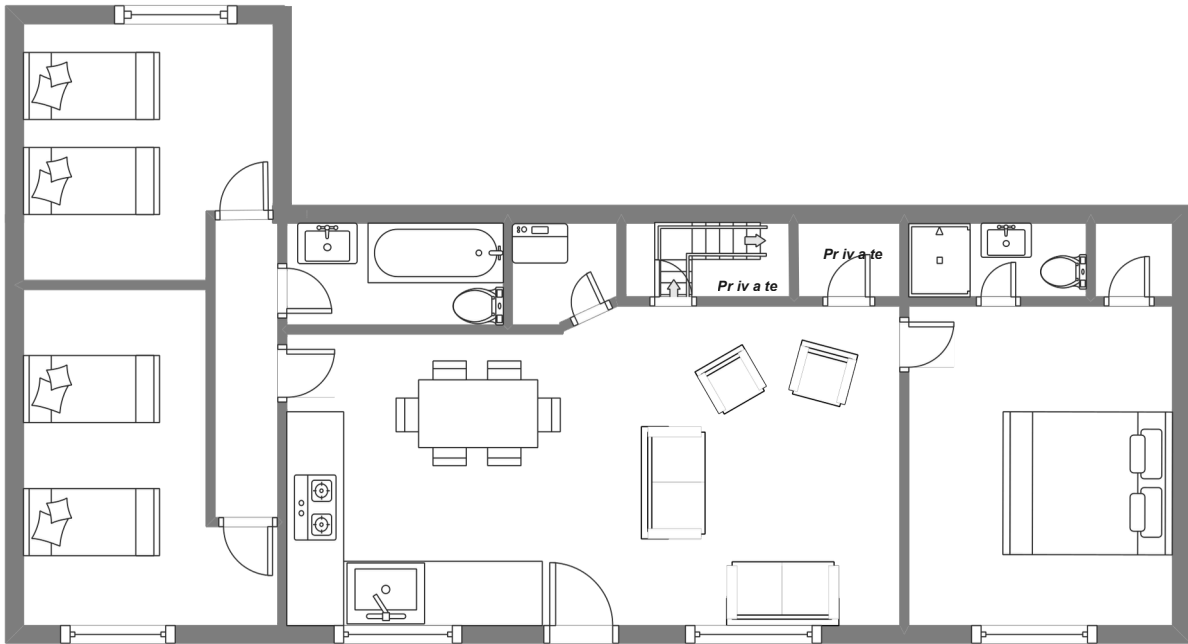

Lower Porth

5 Jackson's Hill, St Mary's, TR21 0JZ

Sleeps 6 | Wednesday Change over

- Double and Twin Arrangement
- Internet Access
- Spacious
- Laundry Facility
- Convenient location for beaches and Quay

Sleeps 6 in one super king ensuite bedroom and two twin bedrooms which share a family bathroom. It has a fully equipped kitchen/diner and a cozy lounge.

Layout

Getting to the property

Map of St Marys

Directions from the Quay | Walking time: 12-15 minutes